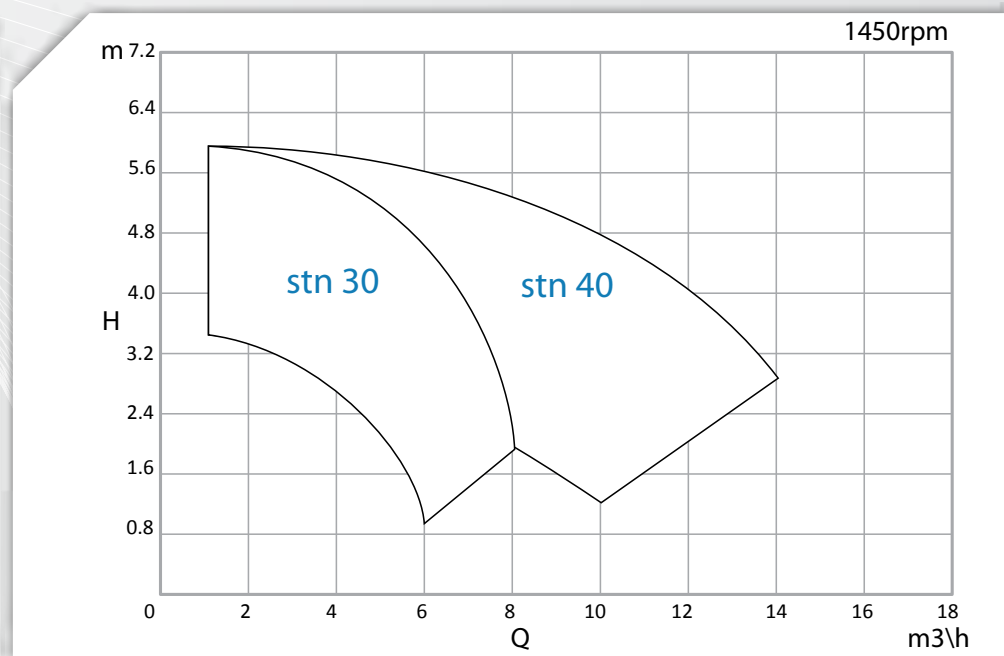

# PERFORMANCE FIELDS

50Hz

60Hz