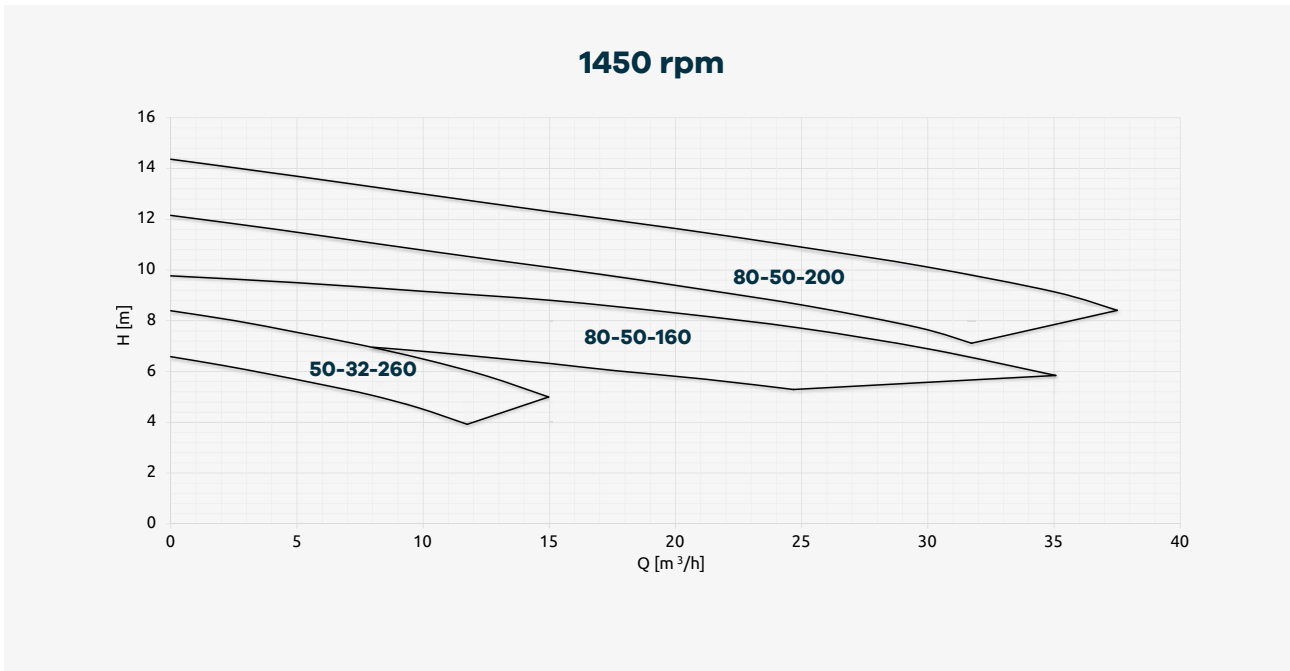

Performance Curves

50 Hz

Not binding data refers to water at room temperature.
For specific performance curve contact CDR Pompe S.R.L.

60 Hz