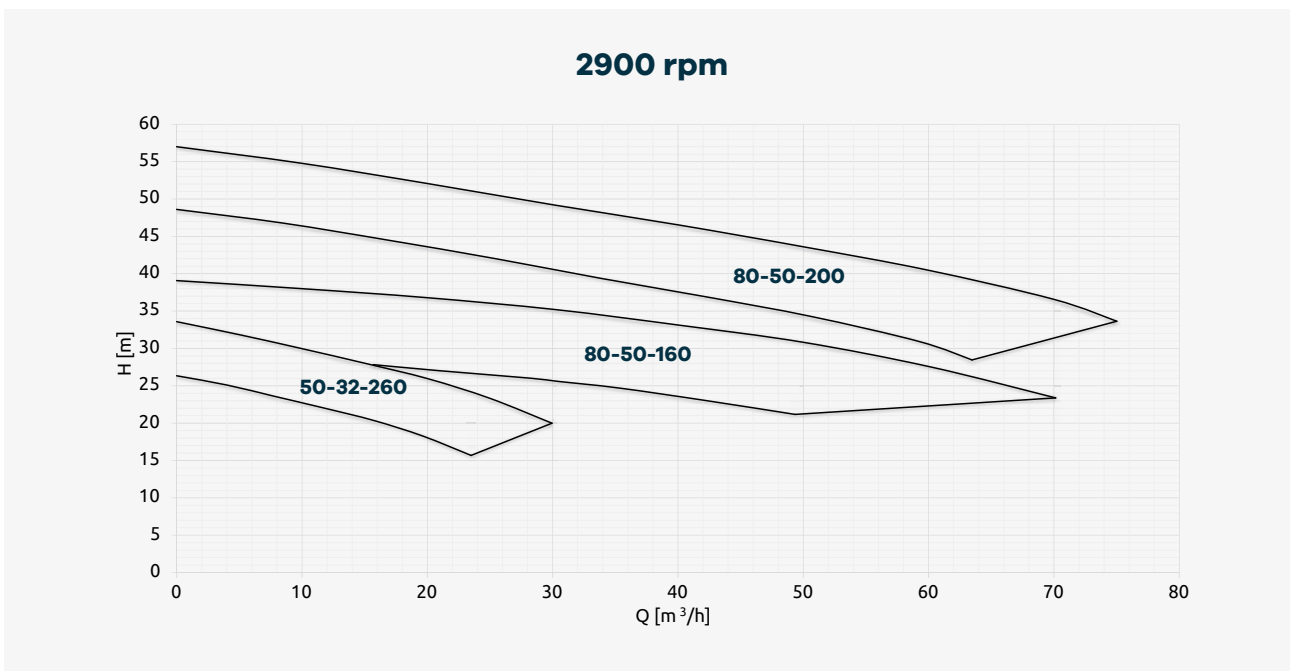

Performance Curves

50 Hz

Not binding data refers to water at room temperature.
For specific performance curve contact CDR Pompe S.R.L.

60 Hz