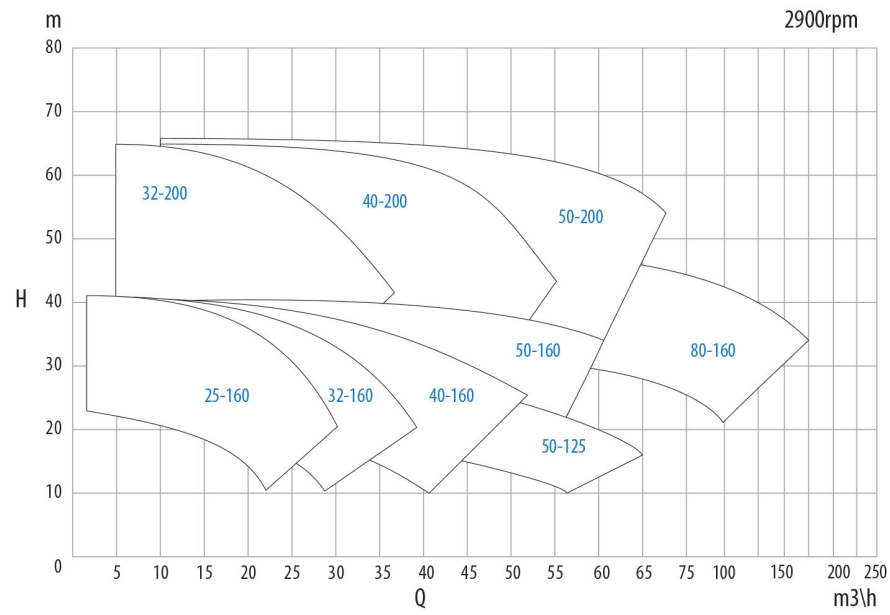

PERFORMANCE FIELDS

50 Hz

60 Hz