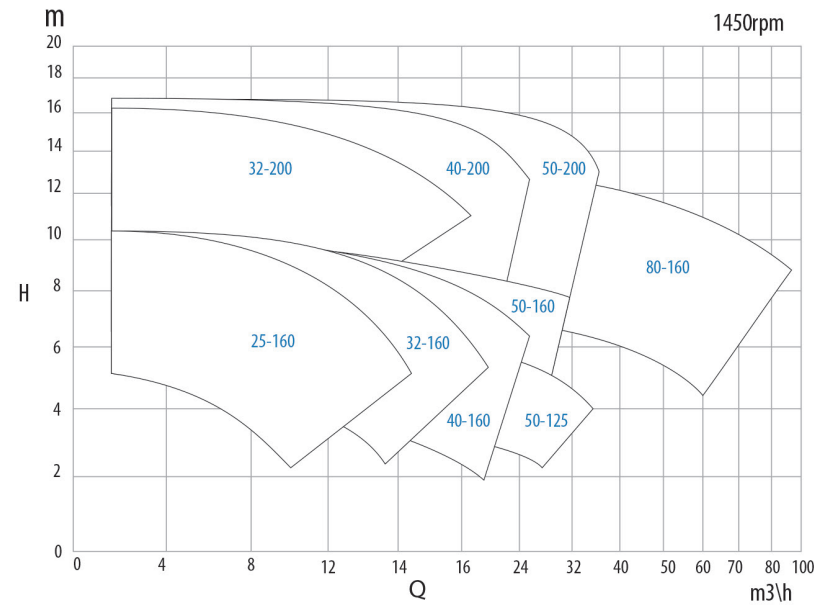

PERFORMANCE FIELDS

50 Hz

60 Hz